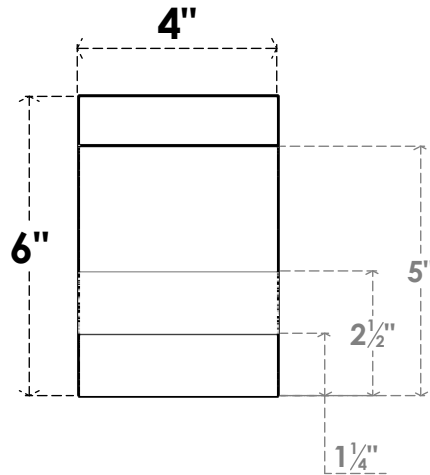

ITEM NUMBER: RFTURO040X06000X16000X006ASH00RCPR

4"W X 6"H X 16"L TIMBERTHANE ROUGH CEDAR ASHEBORO FAUX WOOD OPEN RAFTER TAIL, 6"L END, PRIMED TAN

SIDE PROFILE

FRONT PROFILE

ISOMETRIC

GENERATED DATE : 03/02/2023