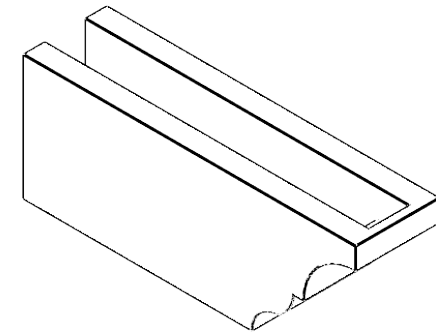

ITEM NUMBER: RFTURO040X06000X16000X006ASH00RCPR

4"W X 6"H X 16"L TIMBERTHANE ROUGH CEDAR ASHEBORO FAUX WOOD OPEN RAFTER TAIL, 6"L END, PRIMED TAN

SIDE PROFILE

FRONT PROFILE

ISOMETRIC

GENERATED DATE : 03/02/2023

EKENA MILLWORK
2300 WEST MAIN ST.
CLARKSVILLE, TX 75426
TOLL FREE: 866-607-0453
WWW.EKENAMILLWORK.COM

NOTES

1. INSTALLATION TO BE COMPLETED IN ACCORDANCE WITH MANUFACTURER'S SPECIFICATIONS.
2. DRAWING MAY NOT BE TO SCALE
3. THIS DRAWING IS INTENDED FOR DESIGN AND PLANNING PURPOSES ONLY.
4. ALL INFORMATION CONTAINED HEREIN WAS CURRENT AT THE TIME OF DEVELOPMENT BUT MUST BE REVIEWED AND APPROVED BY THE PRODUCT MANUFACTURER TO BE CONSIDERED ACCURATE.
5. TIMBERTHANE ARCHITECTURAL PRODUCTS ARE MADE FROM HIGH DENSITY URETHANE AND COME FACTORY PRIMED