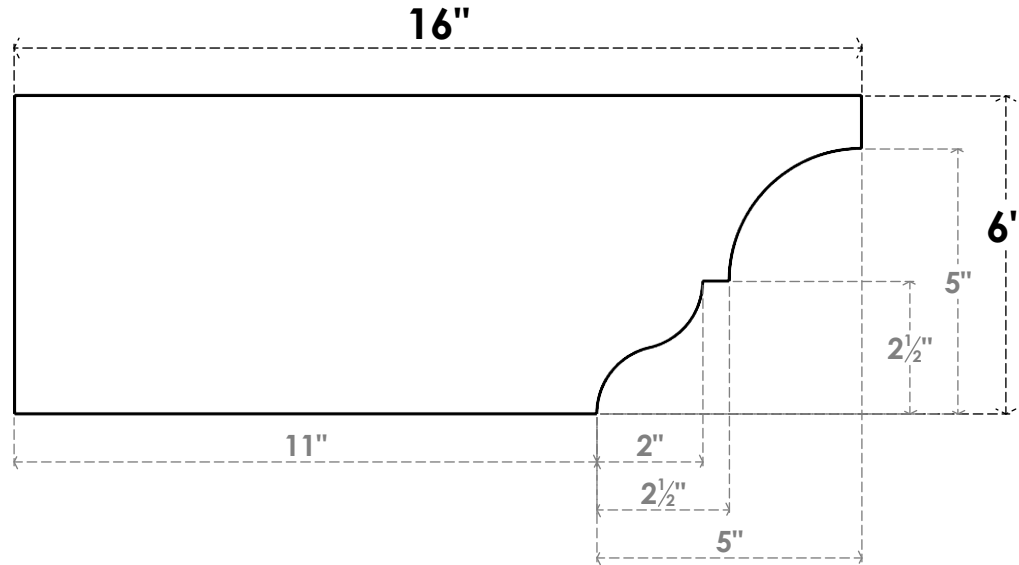

ITEM NUMBER: RFTURO040X06000X16000X006ASH00RCPR

4"W X 6"H X 16"L TIMBERTHANE ROUGH CEDAR ASHEBORO FAUX WOOD OPEN RAFTER TAIL, 6"L END, PRIMED TAN

SIDE PROFILE

FRONT PROFILE

ISOMETRIC

GENERATED DATE : 03/02/2023